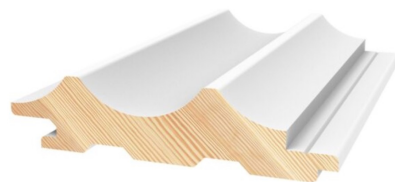

<https://www.porta.com.au/>