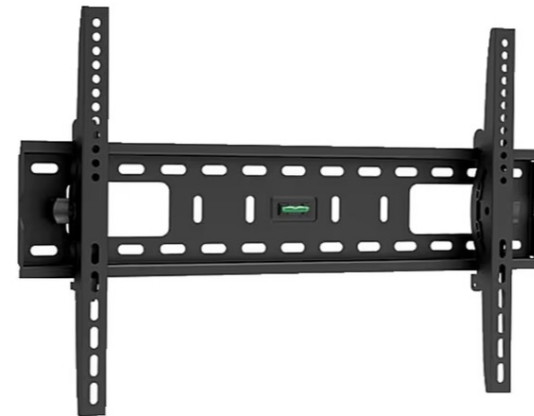

<https://www.delonghi.com/en-au>

<https://www.porta.com.au/>

Blaupunkt 55" 4K Ultra HD  
Frameless Android 9 TV

Brateck Wall Mount Bracket  
with Spirit Level 37-70"

<https://www.officeworks.com.au/>

**Style: Mystic**