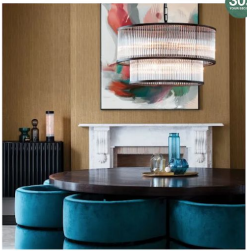

# Trademaster

IMAGE	PRODUCT	Item No.	Link to product
	<p>Prime White Matt – Laminate Benchtops</p>	<p>BEPW366</p>	<p><a href="#">View item</a></p>

IMAGE	PRODUCT	Item No.	LINK
	<p>Corbelle 1 Light Pendant in Antique Black   by Beacon Lighting</p>	<p>050348</p>	<p><a href="#">View product</a></p>
	<p>Corbelle 4 Light Pendant in Antique Black</p>	<p>050342</p>	<p><a href="#">View product</a></p>