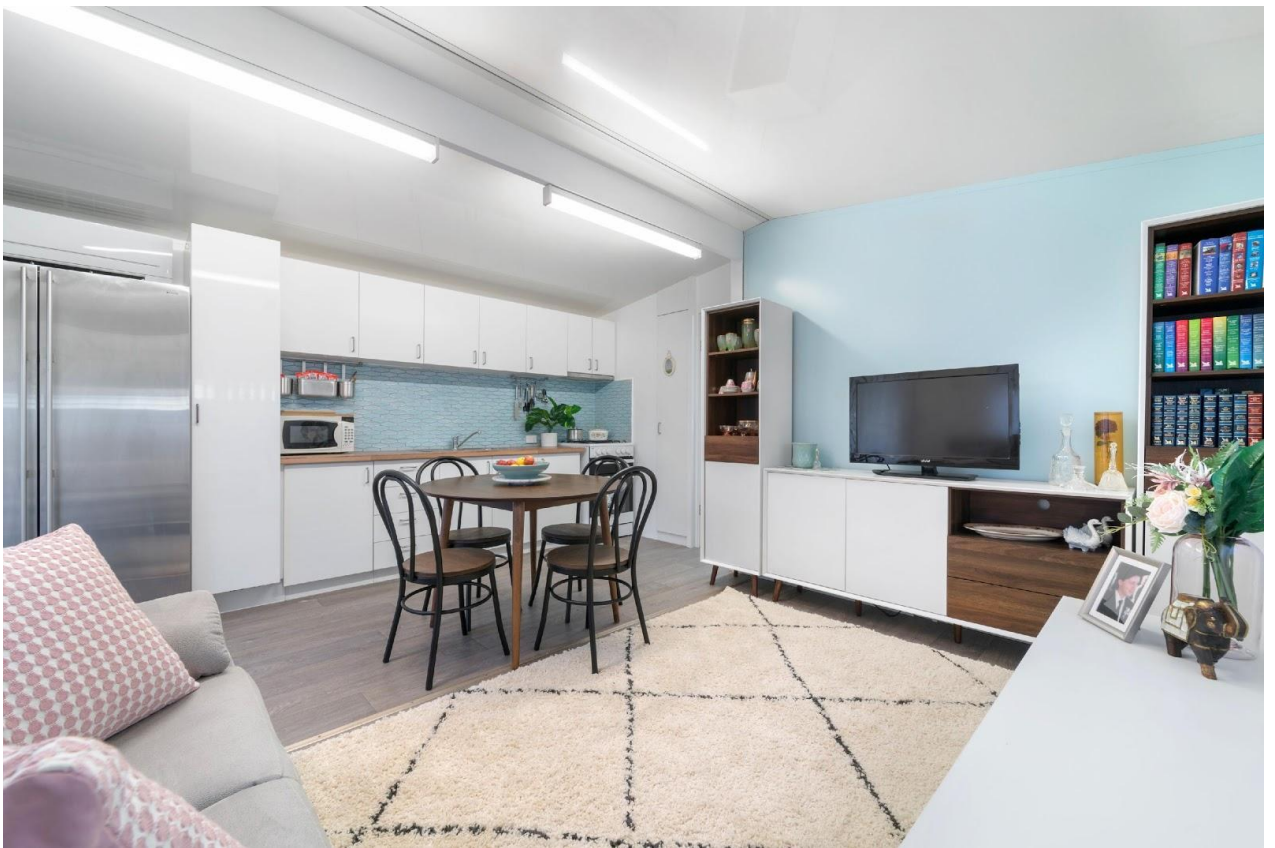

SPACE INVADERS

TransformYourSpace Renovation with Cherie Barber

Episode 9 | Josie, Maria & Family Rooms Renovated: **Tiny House & Sunroom**

Like many people with elderly parents, Josie didn't want her mum Maria moving into a nursing home. Josie decided to instead install a tiny home / granny flat in the backyard of her own home so her mum could always be close. Josie (who lives with her 3 children), doesn't have enough space for everyone's possessions. This has amplified now that Maria has arrived, bringing some of the contents of her previous larger home.

TINY HOUSE

SUN ROOM

Before & After Images: Courtesy of Renovating For Profit

Fantastic Furniture

IMAGE	PRODUCT	LINK
	Stockholm Large Narrow Bookcase	View item
	Stockholm 160cm Entertainment Unit	View item
	Stockholm Buffet	View item
	Blakely Coffee Table L 120cm x D 60cm x H 45cm	View item