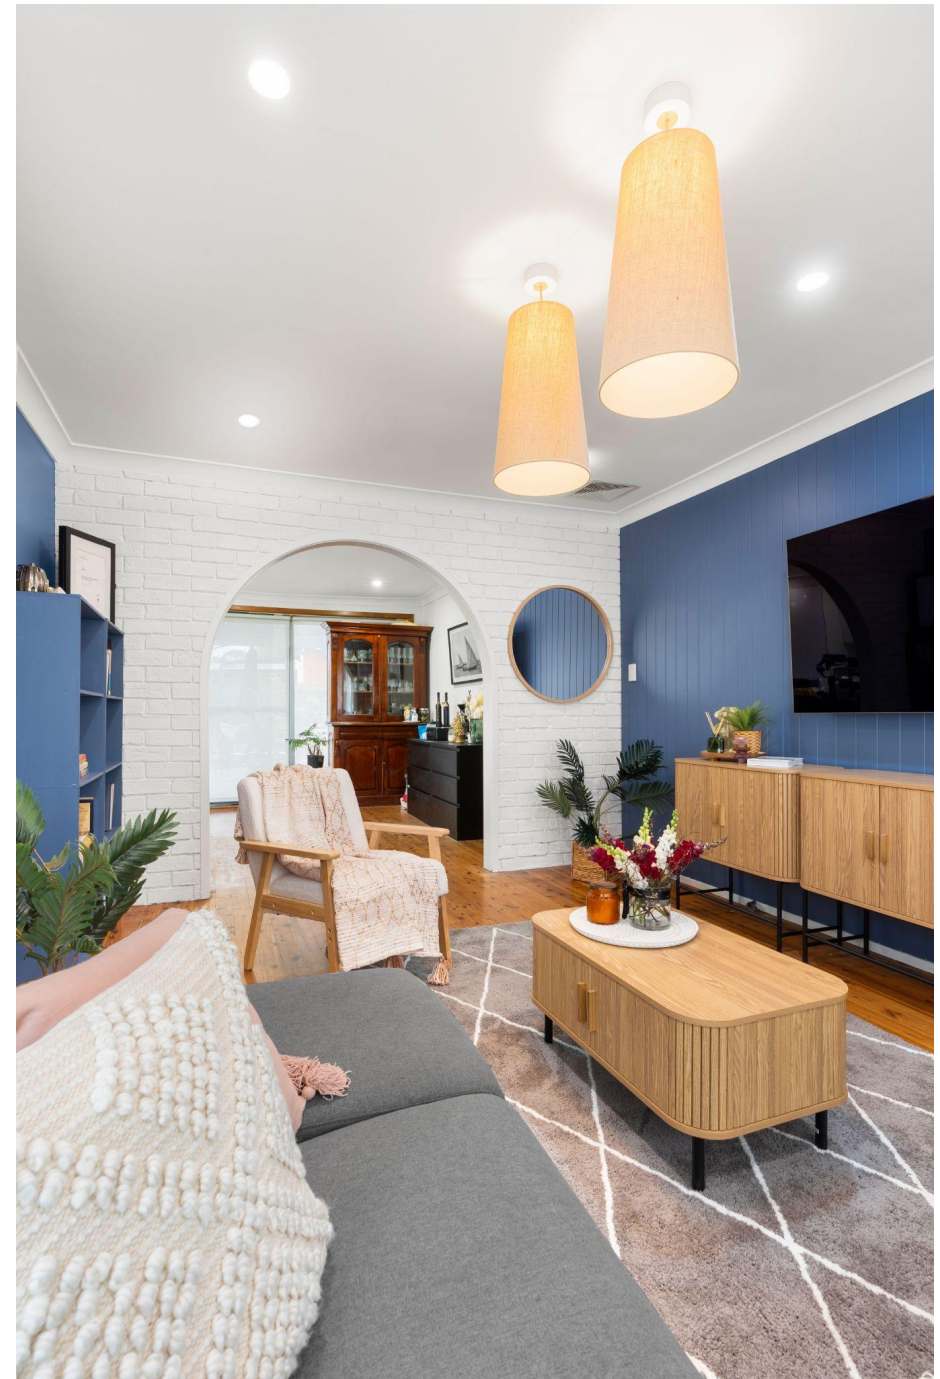

[Hume Doors](#)

Beacon
LIGHTING

Beacon Lighting

Calido Flare Shade in Tan Hessian

Calido Tall Tapered Shade in Tan Linen

TAUBMANS®

[Taubmans](#)

Lounge Room: Taubmans Endure – Wall Paint
Interior Low Sheen Cape Blue