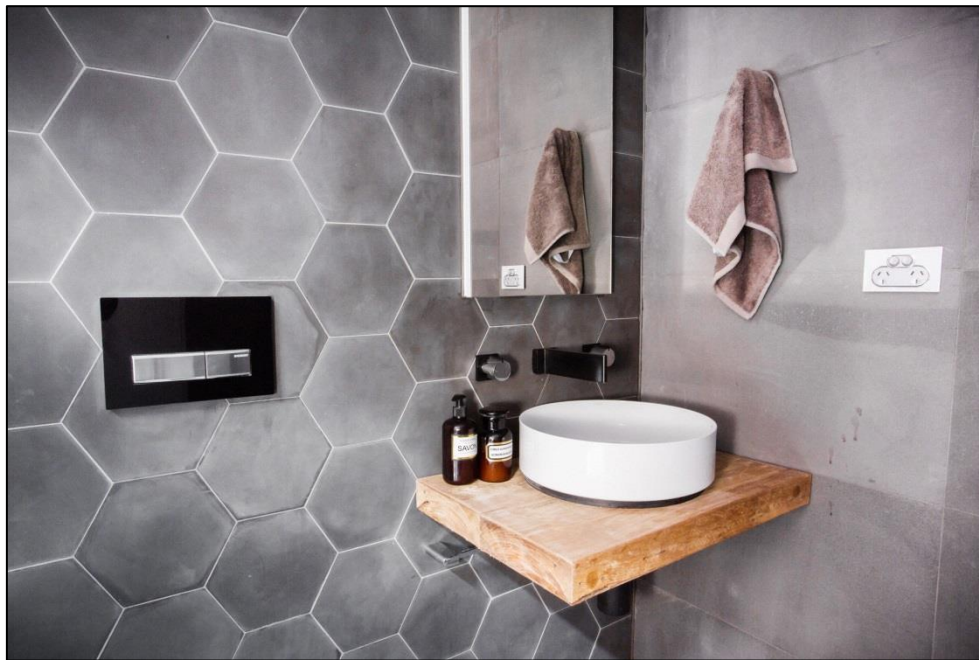

## Kyal + Kara: Bath - Laundry - Terrace

[Shop Kyal + Kara at The Block Shop](#)

ITEM	SUPPLIER	INFORMATION
<b>Bathroom</b>		
Ceiling Paint	Accent Paint <a href="http://accent.mitre10.com.au">accent.mitre10.com.au</a>	Accent ceiling white
Hand towel	Adairs <a href="http://www.adairs.com.au">www.adairs.com.au</a>	Home Republic
Towel		Home Republic cotton bamboo bath towels in mushroom
Timber basin top	Australian Recycled Timber <a href="http://www.australianrecycledtimber.com.au">www.australianrecycledtimber.com.au</a>	Custom made with recycled timber
Down lights	Beacon Lighting <a href="http://www.beaconlighting.com.au">www.beaconlighting.com.au</a>	LEDlux 14W 92mm dimmable white round Down light Kit in warm white
Tiles - floor	Beaumont Tiles <a href="http://www.beaumont-tiles.com.au">www.beaumont-tiles.com.au</a>	Bluestone sawn 400x800 with sealers choice gold
Tiles - wall		Bluestone sawn 400x800 with sealers choice gold
Tiles - feature		Hexagonal charcoal
Toilet	Reece <a href="http://www.reece.com.au">www.reece.com.au</a>	Roca meridian back to wall pan with soft close seat with Geberit Sigma 50 DF Plate Akril Jet back
Shower rose		Milli Axon ceiling shower and arm 150mm chrome and black