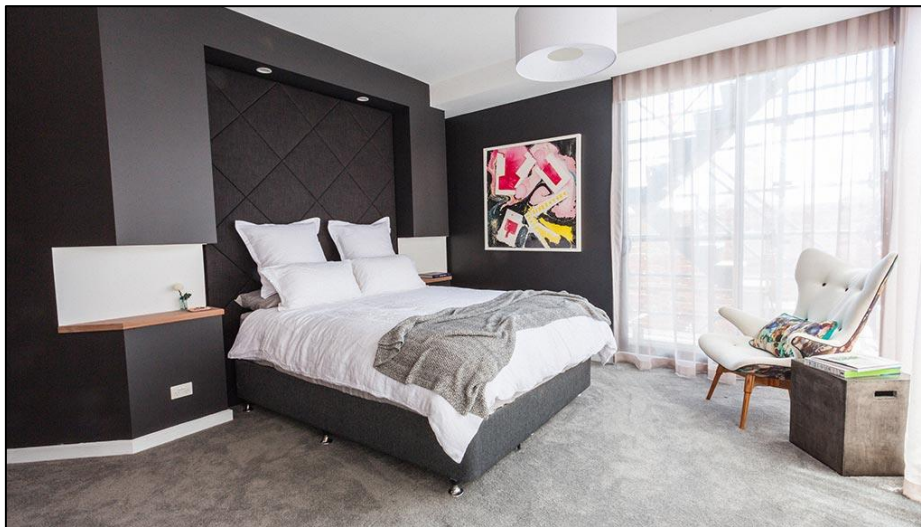

SUPPLIER LIST

Chantelle + Steve: Master bed + En suite + WIR

[Shop Chantelle + Steve at The Block Shop](#)

ITEM	SUPPLIER	INFORMATION
Master bed		
Curtain	A-OK Curtains & Blinds www.aokblinds.com.au	S-fold curtain, Warwick Hymm Husk
Blinds		Holland blinds, Dawn White with anodised base rail and metal chain
Paint - ceiling	Accent Paint accent.mitre10.com.au	Accent ceiling white
Paint - feature		Accent Monument low sheen
Paint - walls		Accent White low sheen
Paint - skirting		Accent White premium gloss
Quilt cover	Adairs www.adairs.com.au	Linen quilt cover in white
Pillow cases		Linen pillow cases in white
Throw		Throw in grey
Pendant light	Beacon Lighting www.beaconlighting.com.au	Yvette 1 light Drum Pendant 600mm in white
Grey pendant globe		Karbon Globe Pilot 25W
Down lights		LEDlux Infinity mini down light
Desk lamp		Enzo Table Lamp in Black
Carpet	Carpet Court www.carpetcourt.com.au	Premier Soft – Colour: Jet Grey
Chair & cushion	Chair Candy www.chaircandy.com.au	Austin Chair in custom design artwork