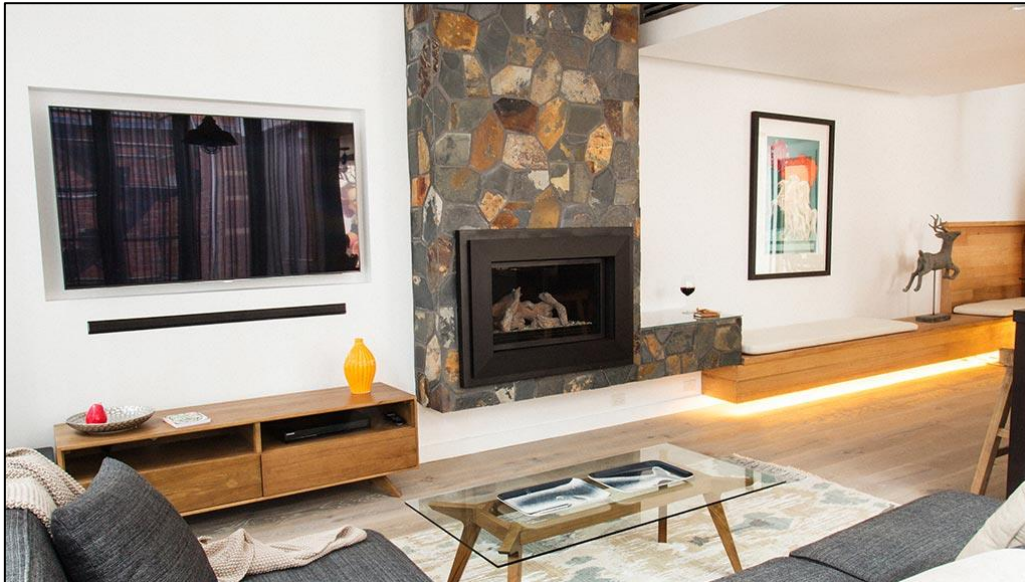

## Chantelle + Steve: Living + Dining

[Shop Chantelle + Steve at The Block Shop](#)

ITEM	SUPPLIER	INFORMATION
<b>Living + Dining</b>		
Paint - ceiling	Accent Paint	Accent ceiling white
Paint - walls	<a href="http://accent.mitre10.com.au">accent.mitre10.com.au</a>	Accent white premium low sheen
Cushion	Adairs <a href="http://www.adairs.com.au">www.adairs.com.au</a>	Home Republic cushion
Curtain	A-OK Curtains & Blinds	S-fold Curtain, Warwick Hymm Charcoal
Blinds	<a href="http://www.aokblinds.com.au">www.aokblinds.com.au</a>	Holland Blind Splitz Anodised base rail & metal chain
Rug	Bayliss Rugs	Cow hide rug
Rug	<a href="http://www.baylissrugs.com">www.baylissrugs.com</a>	Opulence rug
Ribbon light	Beacon Lighting	LEDlux 6m Ribbon Light Kit in Warm White
Down lights	<a href="http://www.beaconlighting.com.au">www.beaconlighting.com.au</a>	LEDlux 9W White Round Downlight Kit
Stone wall	Beaumont Tiles	Crazy Paving Slate Bronze 450x700
Stone shelf	<a href="http://www.beaumont-tiles.com.au">www.beaumont-tiles.com.au</a>	Crazy Paving Slate Bronze 450x700
Floorboards	Carpet Court <a href="http://www.carpetcourt.com.au">www.carpetcourt.com.au</a>	Timber Quickstep Imperio in Nougat Oak Oiled
Dining table	Dare Gallery <a href="http://www.daregallery.com.au">www.daregallery.com.au</a>	Malmo dining table