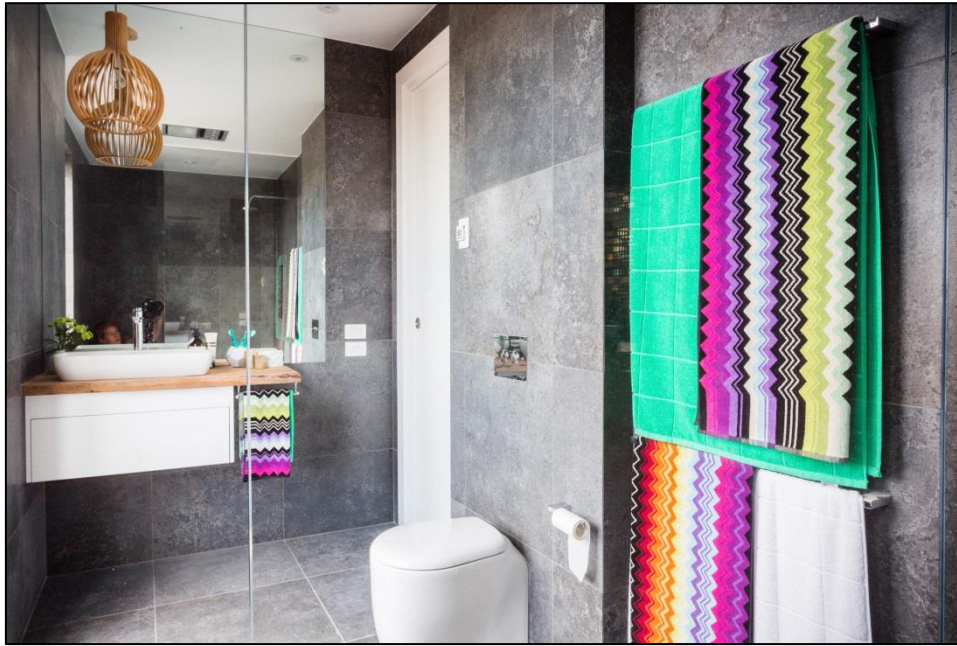

SUPPLIER LIST

Brad + Dale: Bathroom

[Shop Brad + Dale at The Block Shop](#)

ITEM	SUPPLIER	INFORMATION
Bathroom		
Hydrating Serum	Aesop www.aesop.com	Oil free facial hydrating Serum
Facial Cleanser		Putty facial cream cleanse
Handwash		Reverence aromatique hand wash
Paint - ceiling	Accent Paint accent.mitre10.com.au	Accent ceiling white
Timber top - bench	Australian Recycled Timber www.australianrecycledtimber.com.au	Marri slab off cut 1000x500x50mm
Down lights	Beacon Lighting www.beaconlighting.com.au	LEDlux Prime down light kit
Pendant light timber		Malmo 1Lt 450mm wooden pendant light
Heat lamp in ceiling		IXL Tastic Neo Single Silver
Tiles - wall & floor	Beaumont Tiles www.beaumont-tiles.com.au	Excellence black 597x597
Tiles - shower shelf		Mosaic glass cocktail ID 150179
Hand towel	Country Road www.countryroad.com.au	Heath hand towel - willow
Bath towel		Heath bath sheet - willow
Votive		GIO large votive in gold, large & small