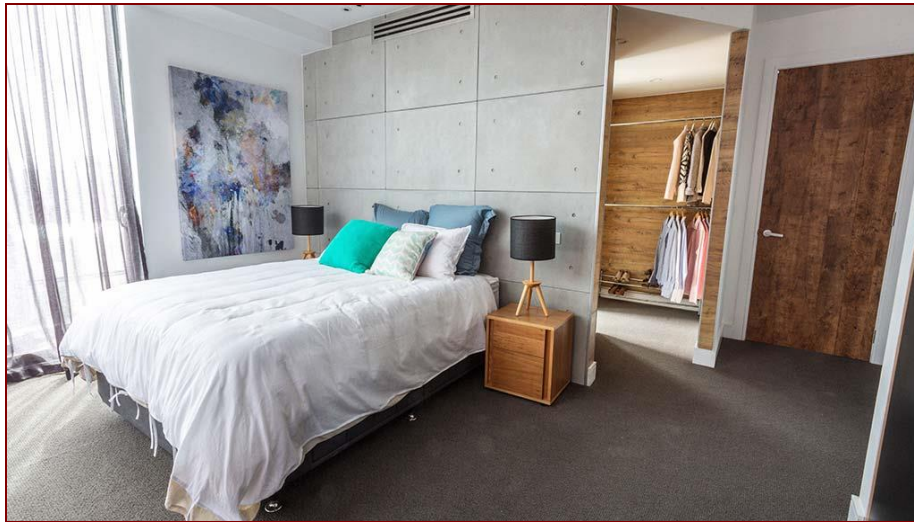

SUPPLIER LIST

Alisa + Lysandra: Master bed + en suite + WIR

[Shop Alisa + Lysandra at The Block Shop](#)

ITEM	SUPPLIER	INFORMATION
Master bed		
Curtain	A-OK Curtains & Blinds www.aokblinds.com.au	S-fold curtains, wilson husk liquorice
Blinds		Holland Blind, Focus White with Anodised Base Rails & metal chains
Paint - walls	Accent Paint accent.mitre10.com.au	Accent vivid white low sheen
Paint - ceiling		Accent ceiling white
Paint - skirting		Accent vivid white semi gloss
Cushion	Albero Homewares www.facebook.com/alberohomewares	Unearth, Butterfly Abstract
Lamps	Alisa & Lysandra Collections www.alcollections.com.au	Tripod bedside lamp
Pouffe		Gumball pouffe in charcoal
Pendant light	Beacon Lighting www.beaconlighting.com.au	Tadao flat top pendant in Concrete
Wall panels	Breisch Concrete Floors 0488 088 258	Concrete panels by Richard Breisch
Carpet	Carpet Court www.carpetcourt.com.au	Natural Formations – Bungle Bungles
Door - floorboards		Eligna - Homage Oak Natural Planks
Throw	Dare Gallery www.daregallery.com.au	Ripple throw
Pillow cases	Forty Winks www.fortywinks.com.au	Aura by Tracie Ellis