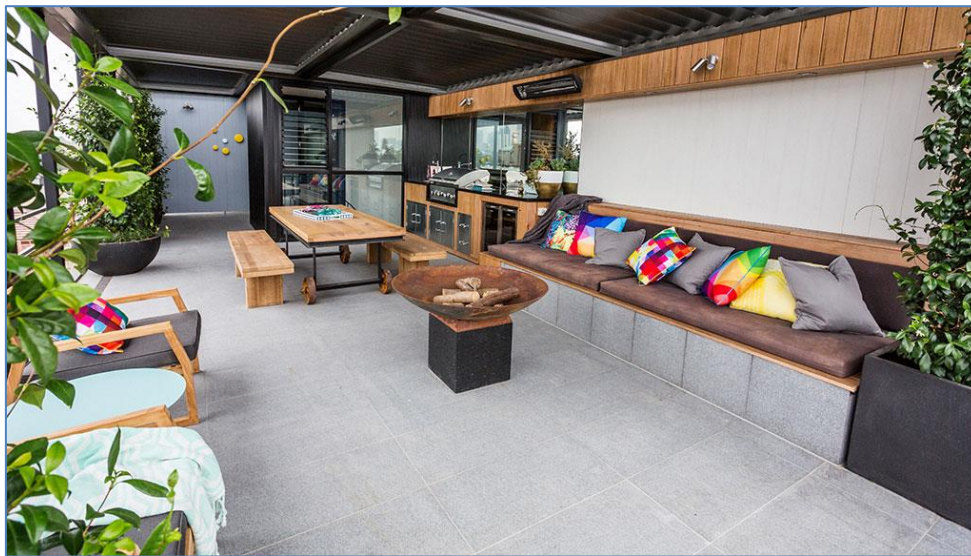

SUPPLIER LIST

Kyal + Kara: Terraces

[Shop Kyal + Kara at The Block Shop](#)

ITEM	SUPPLIER	INFORMATION
Roof terrace		
Paint - beams	Accent Paint accent.mitre10.com.au	Accent Surfmist
Hand wash	Aesop www.aesop.com	Geranium Leaf Body Cleanser
Heater	Agnews Heating www.agnews.com.au	Bromic Heater
Cushion	BasilBangs www.basilbangs.com 	BasilBangs small rectangles & colour
Cushion		BasilBangs big rectangles & colour
Cushion		BasilBangs flowers, yellow & colour
Spotlight	Beacon Lighting www.beaconlighting.com.au	Lucci Marine Wall Spot in Marine Grade Steel
Down lights		LEDlux 11W Downlight in brushed chrome
Tiles - floor	Beaumont Tiles www.beaumont-tiles.com.au	Grey Granite Flamed 400x900
Books	Big W www.bigw.com.au	Assorted books
Bench seat & back cushion	Bluestone Furniture & Upholstery www.bluestoneupholstery.com.au	Linen in charcoal
Napkins	Bonnie & Neil www.bonnieandneil.com.au	Bonnie & Neil, hand printed