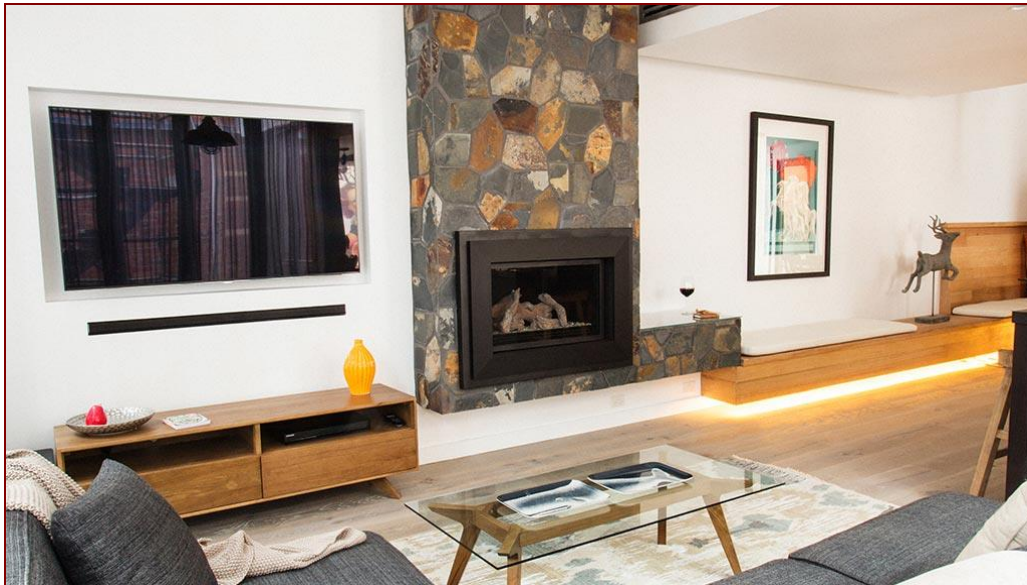

SUPPLIER LIST

Chantelle + Steve: Living + Dining

[Shop Chantelle + Steve at The Block Shop](#)

| ITEM | SUPPLIER | INFORMATION |
|------------------------|---|---|
| Living + Dining | | |
| Paint - ceiling | Accent Paint | Accent ceiling white |
| Paint - walls | accent.mitre10.com.au | Accent white premium low sheen |
| Cushion | Adairs www.adairs.com.au | Home Republic cushion |
| Curtain | A-OK Curtains & Blinds www.aokblinds.com.au | S-fold Curtain, Warwick Hymm Charcoal |
| Blinds | | Holland Blind Splitz Anodised base rail & metal chain |
| Rug | Bayliss Rugs www.baylissrugs.com | Cow hide rug |
| Rug | | Opulence rug |
| Ribbon light | Beacon Lighting www.beaconlighting.com.au | LEDlux 6m Ribbon Light Kit in Warm White |
| Down lights | | LEDlux 9W White Round Downlight Kit |
| Stone wall | Beaumont Tiles www.beaumont-tiles.com.au | Crazy Paving Slate Bronze 450x700 |
| Stone shelf | | Crazy Paving Slate Bronze 450x700 |
| Floorboards | Carpet Court www.carpetcourt.com.au | Timber Quickstep Imperio in Nougat Oak Oiled |
| Dining table | Dare Gallery www.daregallery.com.au | Malmo dining table |